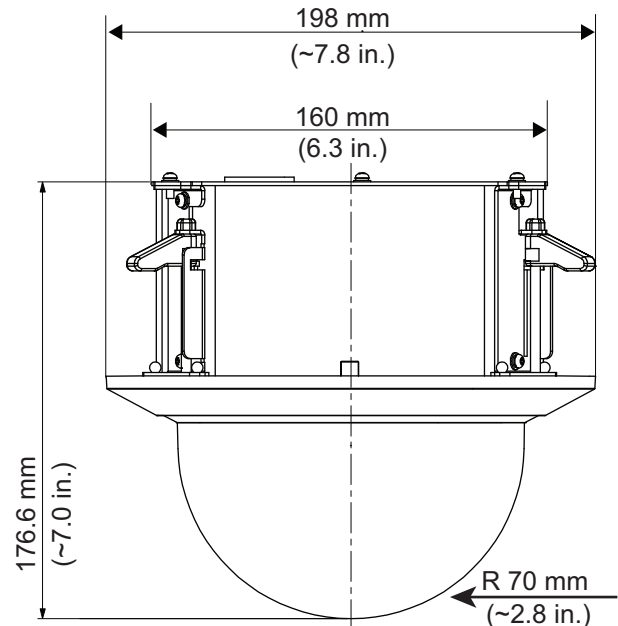

Dimensions (DIA x H)	198 mm x 176.6 mm (7.8 in x 6.95 in)
----------------------	---

Represented by:

Europe, Middle East, Africa:
Bosch Security Systems B.V.
P.O. Box 80002
5600 JB Eindhoven, The Netherlands
Phone: + 31 40 2577 284
emea.securitysystems@bosch.com
emea.boschsecurity.com

Asia-Pacific:
Robert Bosch (SEA) Pte Ltd, Security Systems
11 Bishan Street 21
Singapore 573943
Phone: +65 6571 2808
Fax: +65 6571 2699
apr.securitysystems@bosch.com
www.boschsecurity.asia

Weight	2.1 kg (4.63 lb)
Construction material	Housing: SPCC Trim ring: PC/ABS Bubble: Polycarbonate
Standard color	White (RAL 9003)

Dimensional Drawings

Fig. 1: In-ceiling model

Ordering information**NDP-5512-Z30C PTZ 2MP HDR 30x clear in-ceiling**

In-ceiling IP PTZ dome camera; 1080p60; 30X optical, 4x4 digital zoom; 120dB HDR; starlight imaging; IAE; EVA; PoE; Intelligent Streaming; clear, high-resolution, coated bubble. Dual power options.